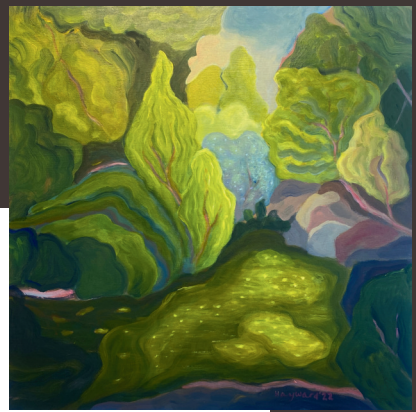

The seasons seem to be more apparent in the Wairarapa and the light creates fabulous drama in the morning and afternoon. I'm never stuck for inspiration. Everywhere I look it is begging to be painted. It's like a visual diary.

7. Title: The Hills are storytellers
Acrylic on canvas
1070mm x 1070mm
\$2500
Annie Hayward

8. Title: Autumn Parade
Acrylic on canvas
650mm x 550mm
\$1400
Annie Hayward

9. Title: The River sang to me
Acrylic on canvas
650mm x 650mm
\$1500
Annie Hayward

10. Title: Autumn in my heart
Acrylic on canvas
650mm x 650mm
\$1500
Annie Hayward

11. Title: Sun dappled path
Acrylic on canvas
650mm x 650mm
\$1500
Annie Hayward

12. Title: Sun Dappled Wood
Acrylic on canvas
650mm x 650mm
\$1500
Annie Hayward

13. Title: Enchanted
Acrylic on canvas
650mm x 650mm
\$1500
Annie Hayward

14. Title: The Secret Pool
Acrylic on canvas
650mm x 650mm
\$1500
Annie Hayward

15. Title: Red barn and bee hives
Acrylic on canvas
450mm x 450mm
\$950
Annie Hayward