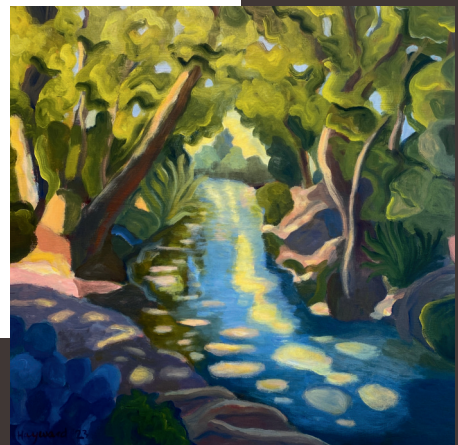

The seasons seem to be more apparent in the Wairarapa and the light creates fabulous drama in the morning and afternoon. I'm never stuck for inspiration. Everywhere I look it is begging to be painted. It's like a visual diary.

Annie Hayward with husband James

1. From here all is calm
Acrylic on canvas
560mm x 560mm
\$1400
Annie Hayward

2. The magic of Days Bay
Acrylic on canvas
560mm x 560mm
\$1400
Annie Hayward

3. These spirited hills
Acrylic on canvas
1050mm x 800mm
\$2200
Annie Hayward

7. Title: The Hills are storytellers
Acrylic on canvas
1070mm x 1070mm
\$2500
Annie Hayward

8. Title: Autumn Parade
Acrylic on canvas
650mm x 550mm
\$1400
Annie Hayward

9. Title: The River sang to me
Acrylic on canvas
650mm x 650mm
\$1500
Annie Hayward

13. Title: Enchanted
Acrylic on canvas
650mm x 650mm
\$1500
Annie Hayward

14. Title: The Secret Pool
Acrylic on canvas
650mm x 650mm
\$1500
Annie Hayward

15. Title: Red barn and bee hives
Acrylic on canvas
450mm x 450mm
\$950
Annie Hayward