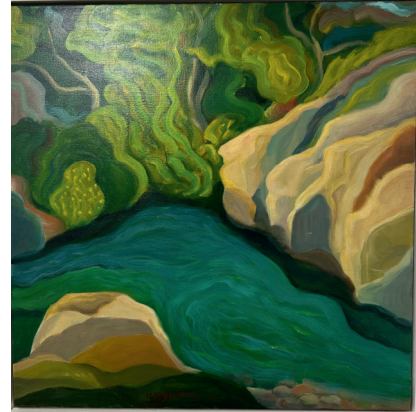

The seasons seem to be more apparent in the Wairarapa and the light creates fabulous drama in the morning and afternoon. I'm never stuck for inspiration. Everywhere I look it is begging to be painted. It's like a visual diary.

7. Title: The Hills are storytellers
Acrylic on canvas
1070mm x 1070mm
\$2500
Annie Hayward

8. Title: Autumn Parade
Acrylic on canvas
650mm x 550mm
\$1400
Annie Hayward

9. Title: The River sang to me
Acrylic on canvas
650mm x 650mm
\$1500
Annie Hayward

10. Title: Autumn in my heart
Acrylic on canvas
650mm x 650mm
\$1500
Annie Hayward

11. Title: Sun dappled path
Acrylic on canvas
650mm x 650mm
\$1500
Annie Hayward

12. Title: Sun Dappled Wood
Acrylic on canvas
650mm x 650mm
\$1500
Annie Hayward

13. Title: Enchanted
Acrylic on canvas
650mm x 650mm
\$1500
Annie Hayward

14. Title: The Secret Pool
Acrylic on canvas
650mm x 650mm
\$1500
Annie Hayward

15. Title: Red barn and bee hives
Acrylic on canvas
450mm x 450mm
\$950
Annie Hayward