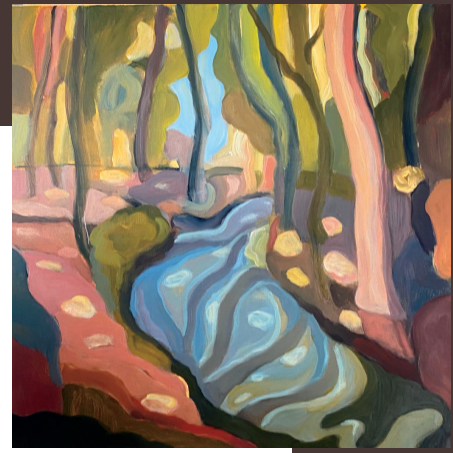

1. Spring in the wood
Acrylic on canvas
600mm x 600mm
$1400
Annie Hayward