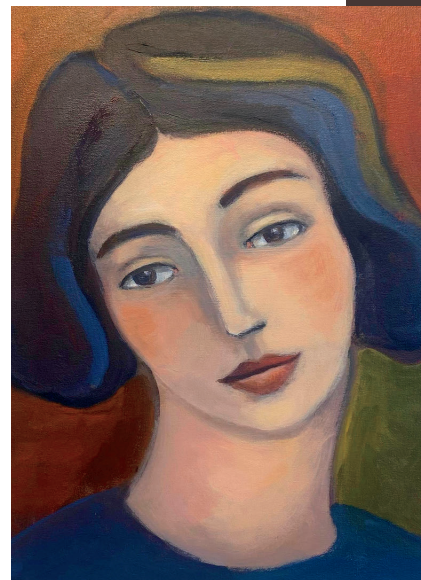

I felt compelled to explore this emotional response in paint. My objective is not to paint representationally but to get under the skin of Mother Nature showcasing its nuances in rhythm, the thread of its existence, and how it affects me. The visual poetry of life.

10. Title: The rock
Acrylic on canvas
600mm x 600mm
\$1400
Annie Hayward

11. Title: Looking south
Acrylic on canvas
500mm x 400mm
\$950
Annie Hayward

12. Title: The bays
Acrylic on canvas
600mm x 500mm
\$1300
Annie Hayward

13. Title: Early morning river
Acrylic on canvas
600mm x 600mm
\$1400
Annie Hayward

14. Title: La femme triste
Acrylic on canvas
300mm x 300mm
\$850
Annie Hayward

ANGELA FRANCIS

Angela Francis is a Wellington-based ceramic artist. It all began when Angela's husband noticed that their plates did not fit in the dishwasher at their beach house one Christmas. So with a leftover bag of porcelain and a rolling pin, Angela began what was to become 'One of A Kind Ceramics' right on that kitchen bench. Many of the ceramics are still shaped at the beach and brought into town to be fired in Angela's kiln.

Each of the pieces is unique and although they look delicate they are tough enough for daily use. Bowls, tumblers, plates, and platters are available in a delightful array of pastel tones, marble, and delicious licorice. Angela's range of pastel colours works beautifully with Annie Hayward's paintings and the pieces in the Wish exhibition have been selected especially to complement the paintings.